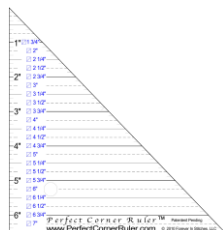

Introducing The Perfect Corner Ruler™

Redefines the way corner triangles are added to blocks

[Snowballs, Square-in-a-Square, Flying Geese, Star Points, etc.]

- **Accurate** piecing of “sew-n’-flip” style corner triangle blocks,
- Compatible with **existing patterns**,
- **Saves fabric**, too!

“Used it for the first time today, and it is wonderful. Easy to understand, easy to use.... Excellent Job!!!!” A. W., Endicott, NY

Perfect Corner Ruler™ Method:

1. Draw Sewing Line	2. Cut Corner Square
3. Sew Right-Sides Together	4. Press & Trim

Videos, Information & More at:
www.PerfectCornerRuler.com