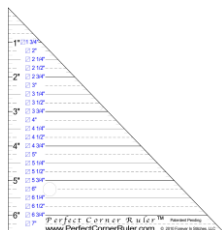

# Introducing The Perfect Corner Ruler™

**Redefines the way corner triangles are added to blocks**

[Snowballs, Square-in-a-Square, Flying Geese, Star Points, etc.]

- **Accurate** piecing of “sew-n’-flip” style corner triangle blocks,
- Compatible with **existing patterns**,
- **Saves fabric**, too!

*“Used it for the first time today, and it is wonderful. Easy to understand, easy to use.... Excellent Job!!!!”* A. W., Endicott, NY

*Perfect Corner Ruler™ Method:*

<p>1. Draw Sewing Line</p>	<p>2. Cut Corner Square</p>
<p>3. Sew Right-Sides Together</p>	<p>4. Press &amp; Trim</p>